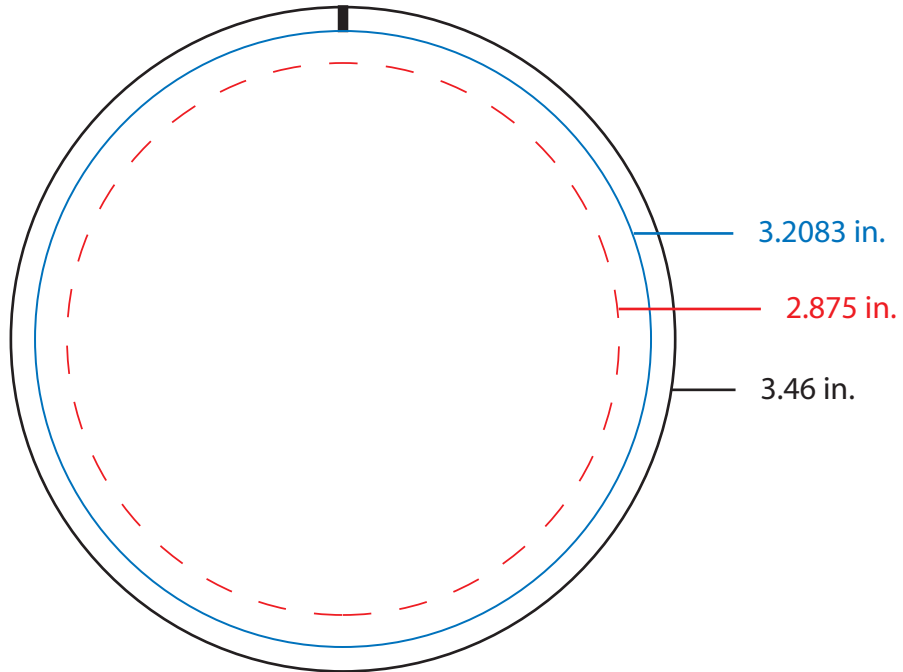

3 inch template

Imprint area **INSIDE** red dotted line.

Blue line is for text or graphics that extend
(bleed) all the way past the edge of the button.

NOTHING IS TO BE OUTSIDE THIS LINE!

Reference lines (blue and red lines) **DO NOT** print on your design.

The black outside line and tick mark **WILL** be printed.