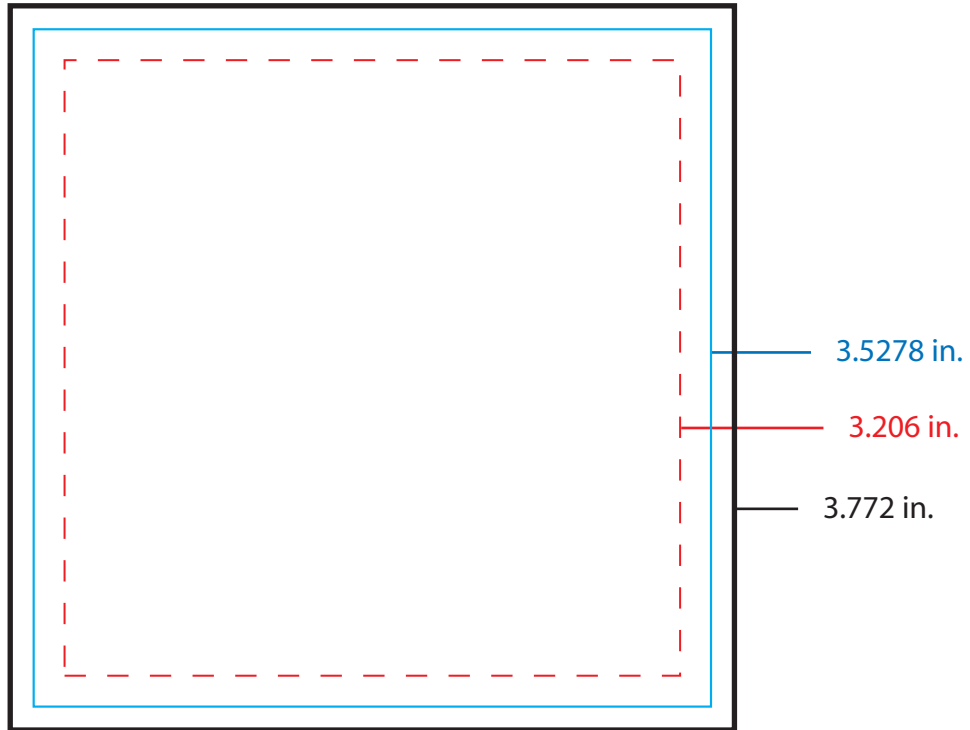

3 inch square template

Imprint area **INSIDE** red dotted line.

Blue line is for text or graphics that extend (bleed) all the way past the edge of the button.

NOTHING IS TO BE OUTSIDE THIS LINE!

Reference lines (blue and red lines) **DO NOT** print on your design.

The black outside line and tick mark **WILL** be printed.