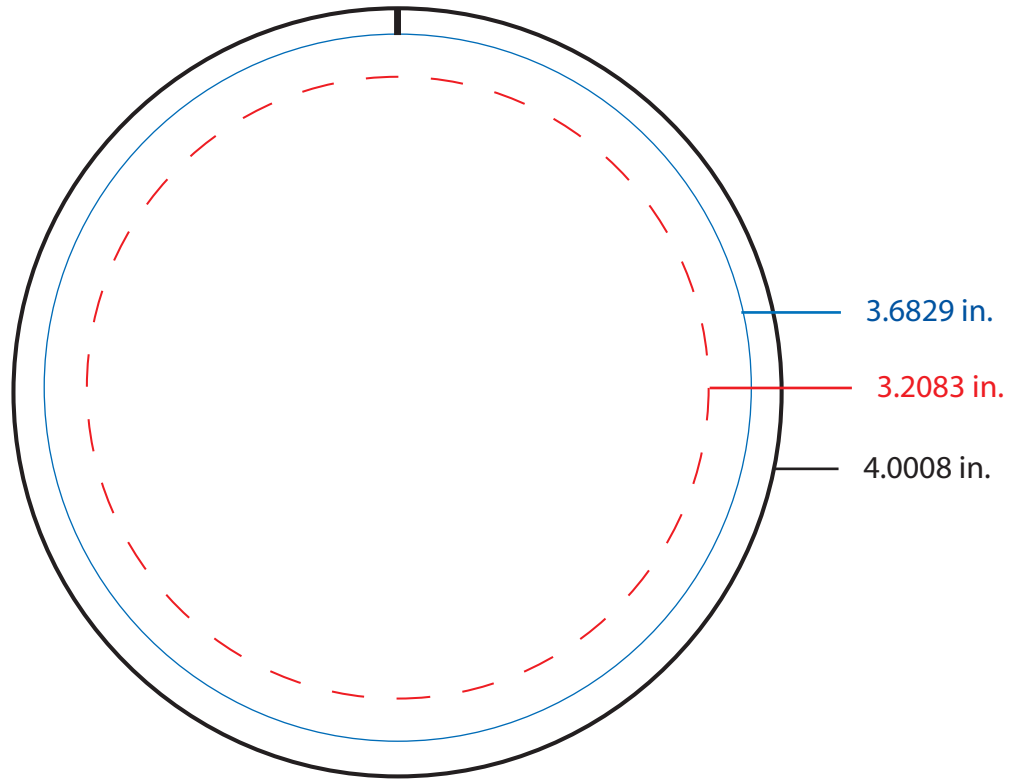

3.5 inch template

Imprint area **INSIDE** red dotted line.

Blue line is for text or graphics that extend (bleed) all the way past the edge of the button.

NOTHING IS TO BE OUTSIDE THIS LINE!

Reference lines (blue and red lines) **DO NOT** print on your design.

The black outside line and tick mark **WILL** be printed.