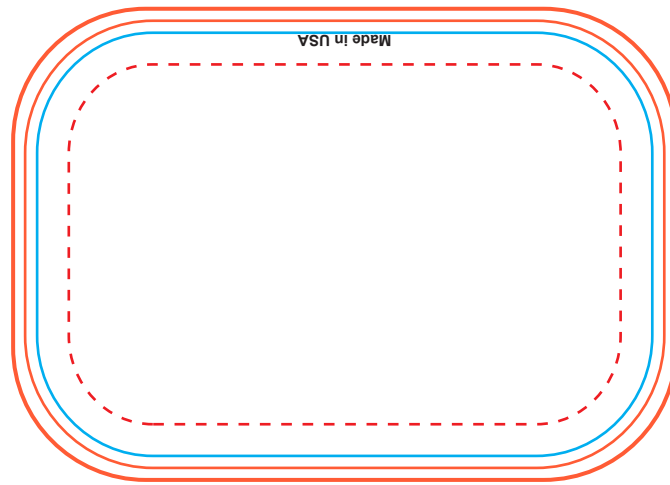

2 x 3 inch template

**Imprint area INSIDE red dotted line.**

Blue line is for text or graphics that extend (bleed) all the way past the edge of the button.

Reference lines do not print on your design.