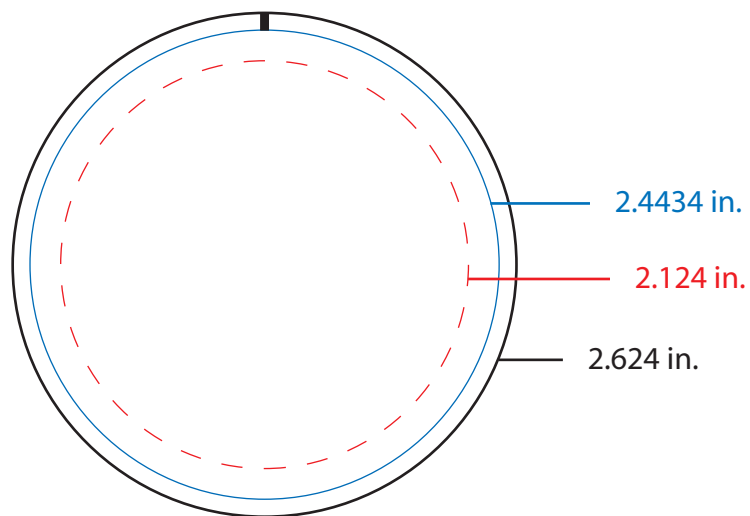

2.25 inch template

Imprint area INSIDE red dotted line.

Blue line is for text or graphics that extend (bleed) all the way past the edge of the button.

NOTHING IS TO BE OUTSIDE THIS LINE!

Reference lines (blue and red lines) **DO NOT** print on your design.

The black outside line and tick mark **WILL** be printed.