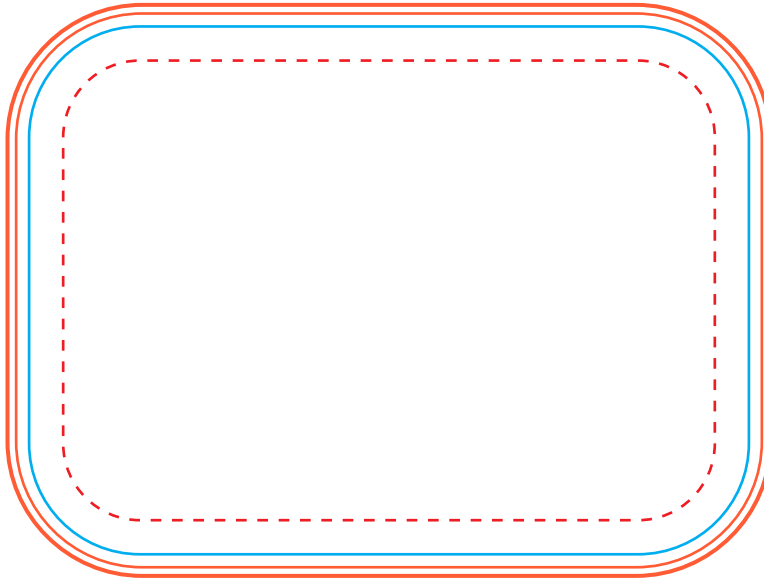

2.5 x 3.5 inch template

Imprint area INSIDE red dotted line.
Blue line is for text or graphics that extend
(bleed) all the way past the edge of the button.
Reference lines do not print on your design.