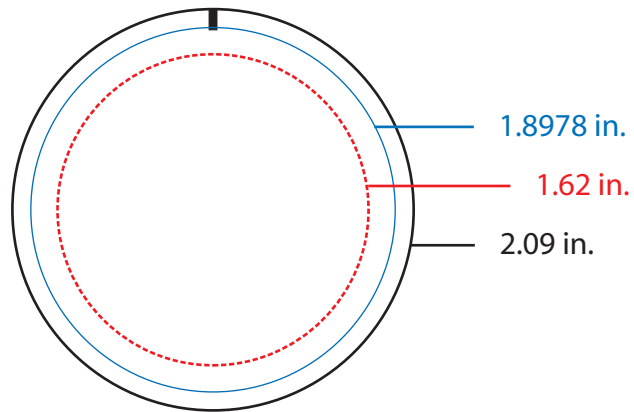

1.75 inch template

Imprint area INSIDE red dotted line.

Blue line is for text or graphics that extend
(bleed) all the way past the edge of the button.

NOTHING IS TO BE OUTSIDE THIS LINE!

Reference lines (blue and red lines) **DO NOT** print on your design.

The black outside line and tick mark **WILL** be printed.