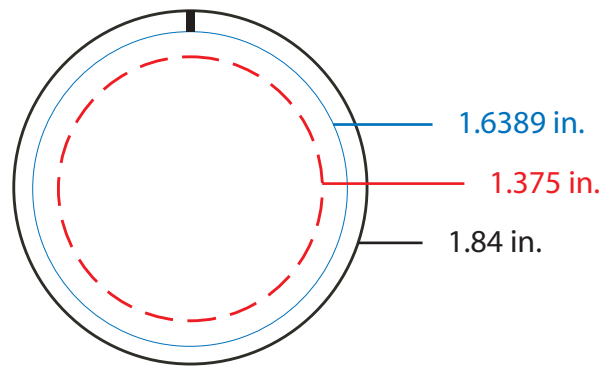

1.5 inch template

Imprint area **INSIDE** red dotted line.

Blue line is for text or graphics that extend
(bleed) all the way past the edge of the button.

NOTHING IS TO BE OUTSIDE THIS LINE!

Reference lines (blue and red lines) **DO NOT** print on your design.

The black outside line and tick mark **WILL** be printed.