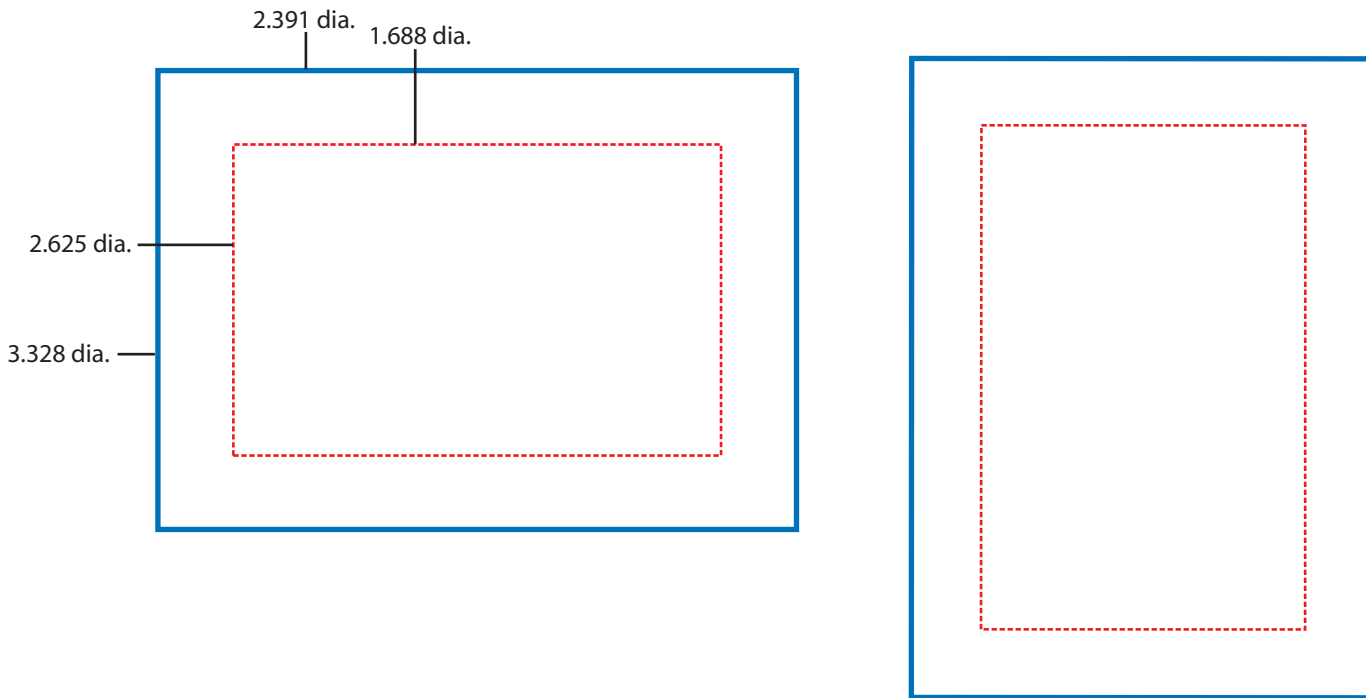

1 3/4 x 2 3/4 inch template

Imprint area INSIDE red dotted line.
Blue line is for text or graphics that extend
(bleed) all the way past the edge of the button.
Reference lines do not print on your design.